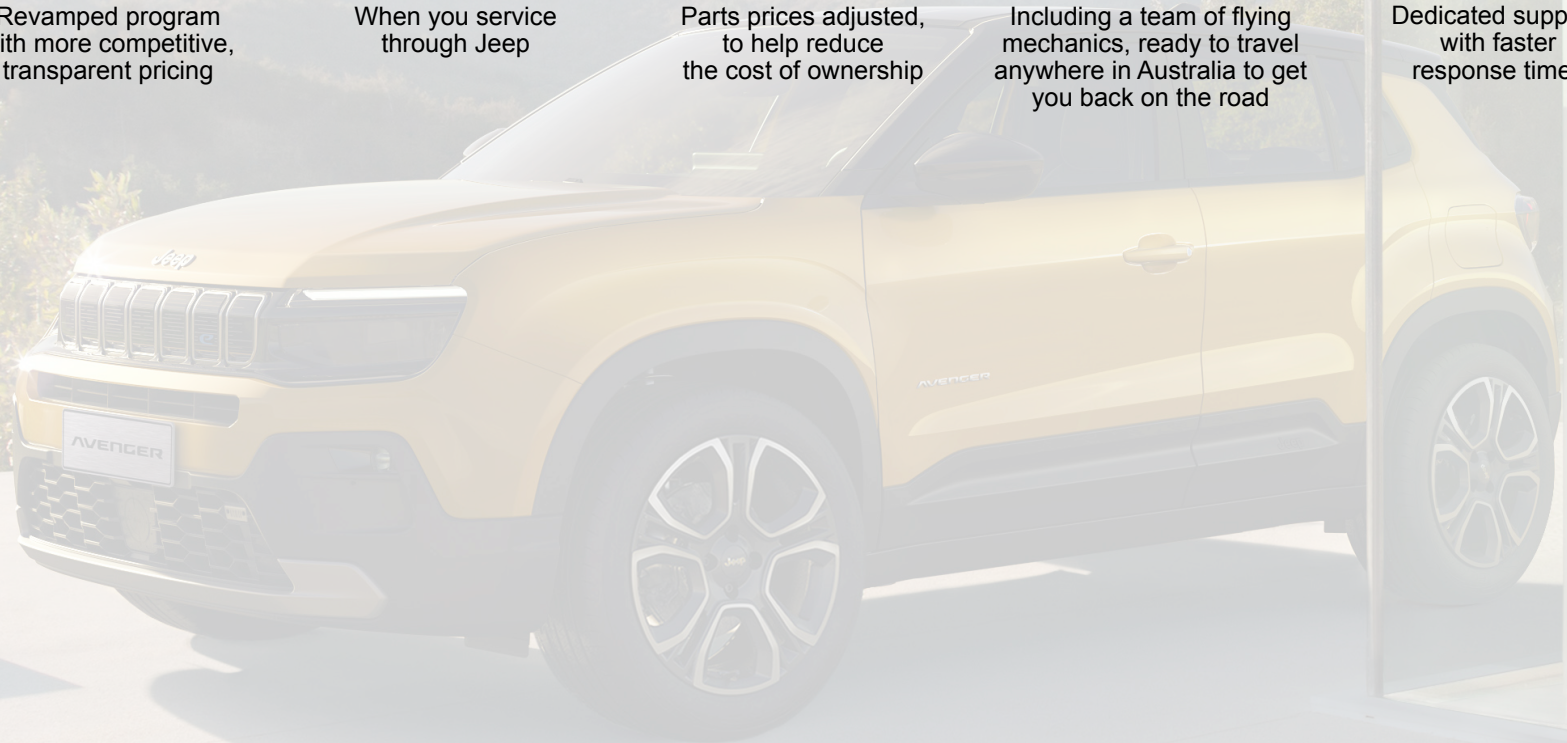

Avenger

JEEP WAVE COMMITMENT

**5 YEAR / 100,000KM
FACTORY WARRANTY***
**8 YEAR / 160,000KM
BATTERY WARRANTY***
Peace of mind with
every new vehicle

**CAPPED PRICE
SERVICING^**
Revamped program
with more competitive,
transparent pricing

**LIFETIME ROADSIDE
ASSISTANCE~**
When you service
through Jeep

AFFORDABLE PARTS
Parts prices adjusted,
to help reduce
the cost of ownership

**TECHNICAL
SPECIALISTS**
Including a team of flying
mechanics, ready to travel
anywhere in Australia to get
you back on the road

CUSTOMER CARE
Dedicated support,
with faster
response times

OWNERSHIP

*Which occurs first. ^Please see Jeep.com.au ~When you service with Jeep